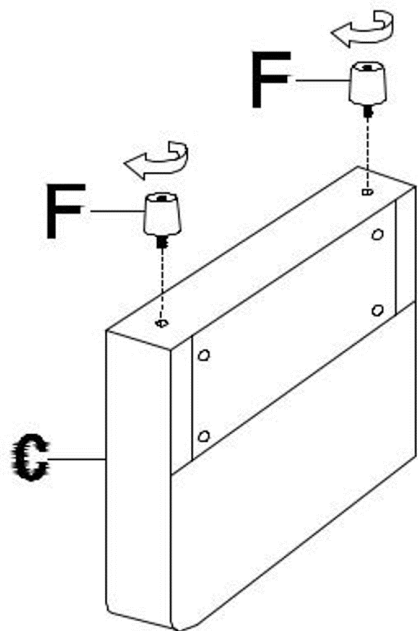

**Temps d'assemblage environ 40 minutes.
Assembly Time around 40 minutes.**

XPB-7016 Notice De Montage – Assemble Instructions -

Composition: Pieces detachees – Spare Parts

A  1pc	B  1pc	C  1pc	D  1pc	E Coussin- Cushion  2pcs
--	---	--	---	---

Composition: Visserie – Hardware

F  4pcs	G  8pcs	H  8pcs	I  1pc
--	--	---	---

Assemblage – Assembly Diagram

Step 1

Assemblage – Assembly Diagram

Step 2

Assemblage – Assembly Diagram

Step 3