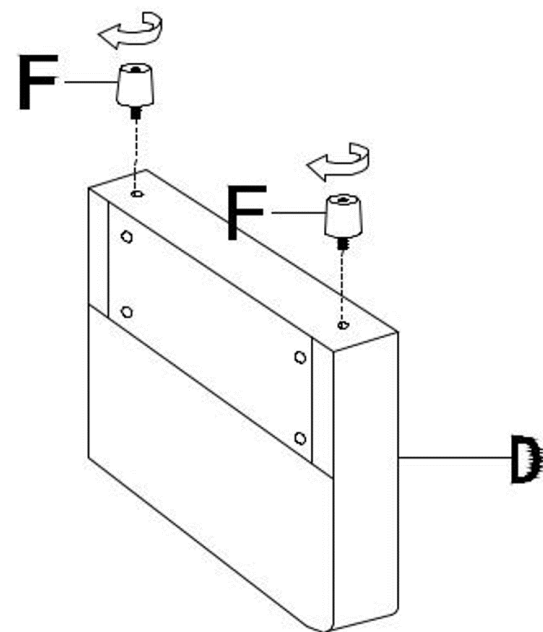

**Temps d'assemblage environ 40 minutes.
Assembly Time around 40 minutes.**

XPB-7016 Notice De Montage – Assemble Instructions -

Composition: Pieces detachees – Spare Parts

A  1pc	B  1pc	C  1pc	D  1pc	E Coussin- Cushion  2pcs
--	---	--	---	---

Composition: Visserie – Hardware

F  4pcs	G  8pcs	H  8pcs	I  1pc
--	--	---	---

Assemblage – Assembly Diagram

Step 1

Assemblage – Assembly Diagram

Step 2

Assemblage – Assembly Diagram

Step 3